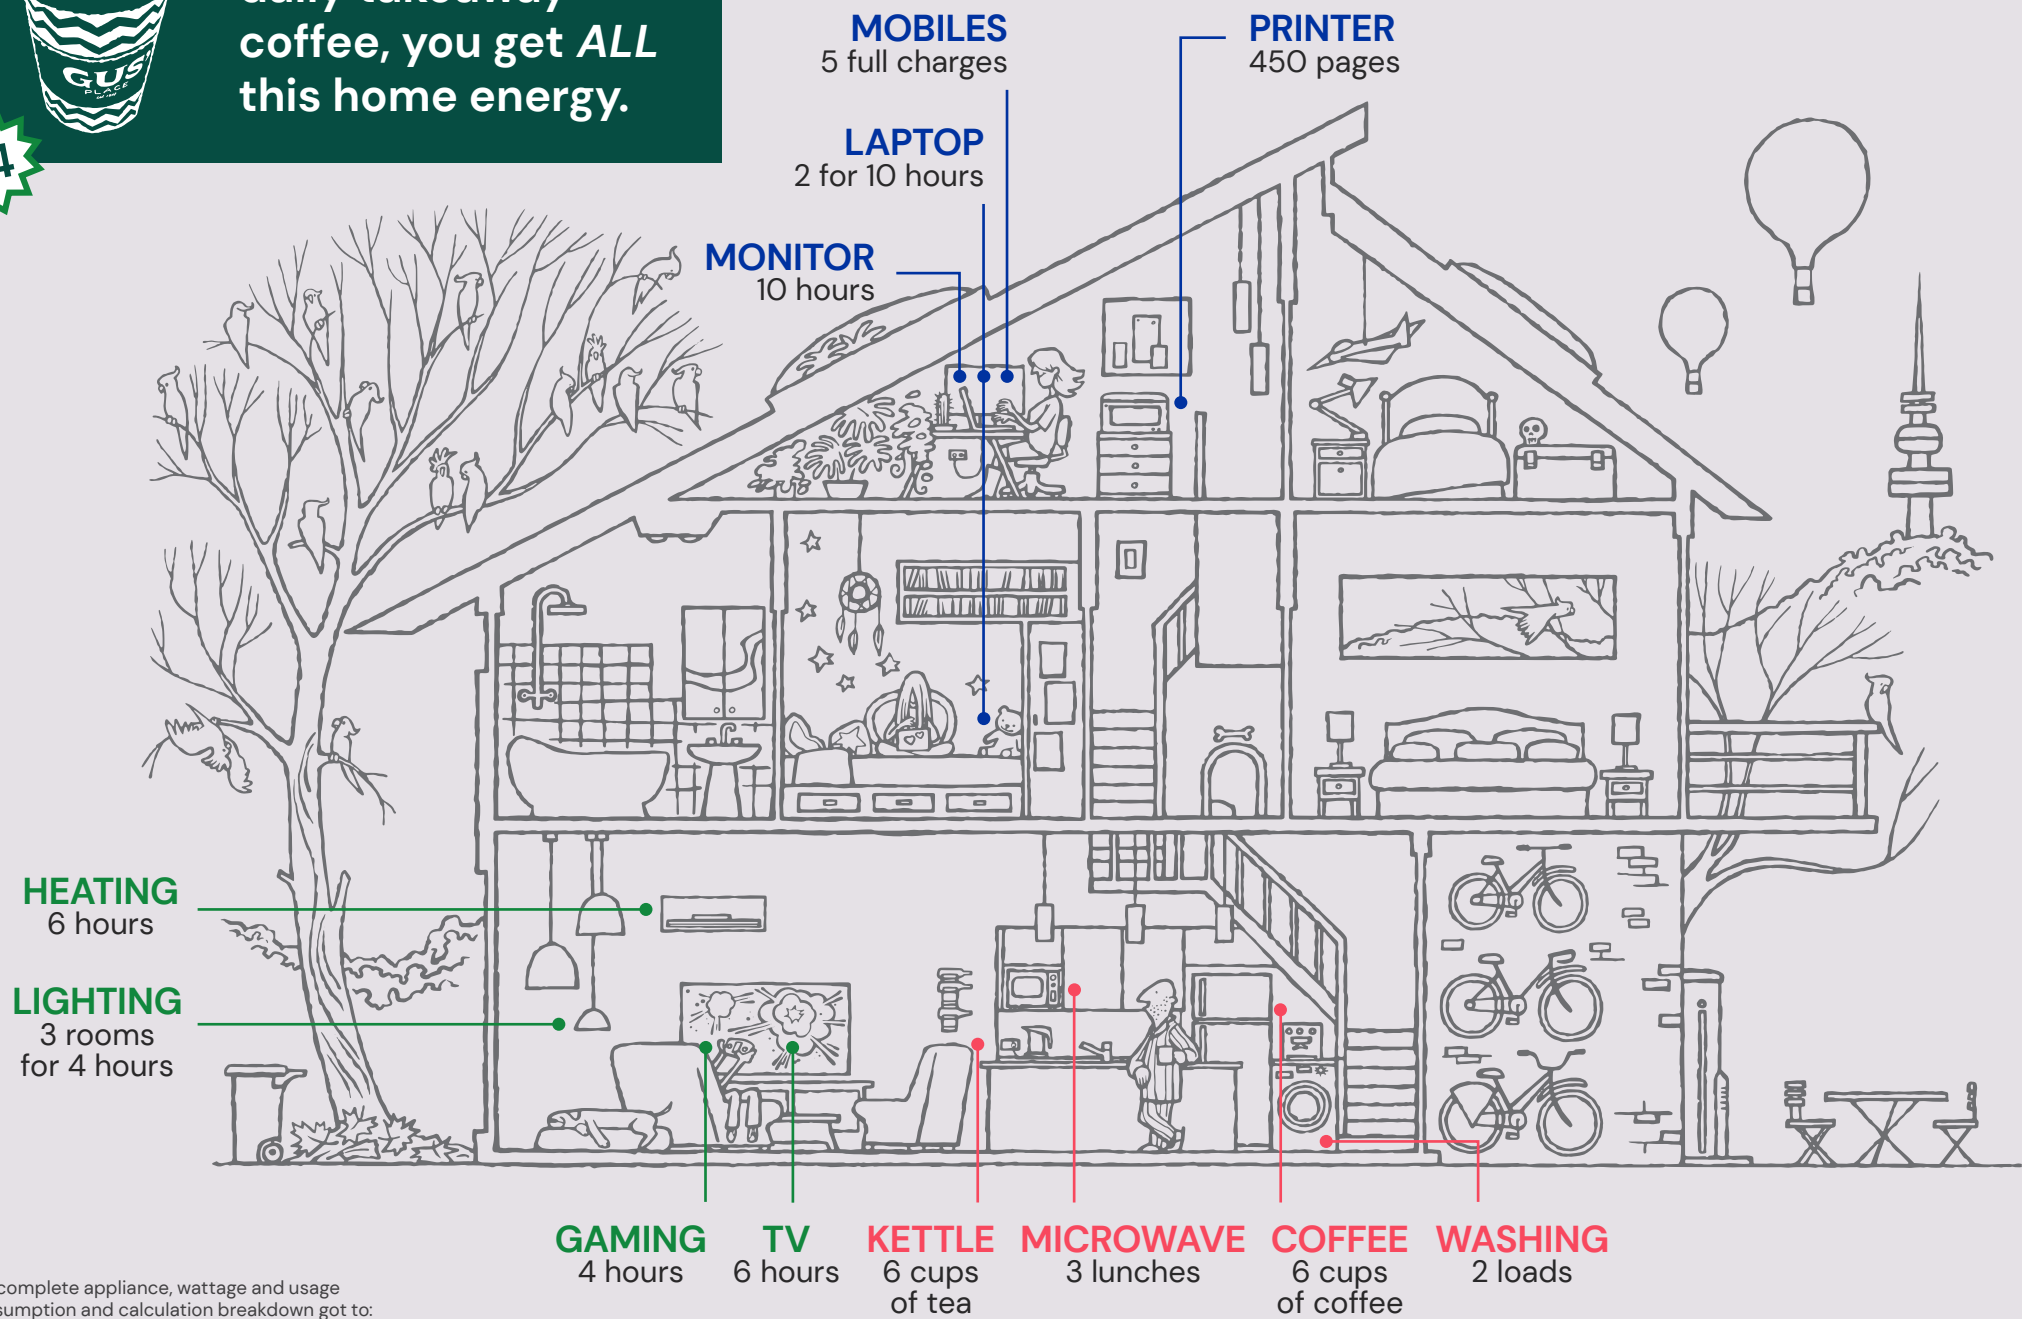

For the cost of your daily takeaway coffee, you get ALL this home energy.

\$4

For the complete appliance, wattage and usage time assumption and calculation breakdown got to: [actewagl.com.au/beyond-energy/blog/home-usage](http://actewagl.com.au/beyond-energy/blog/home-usage)